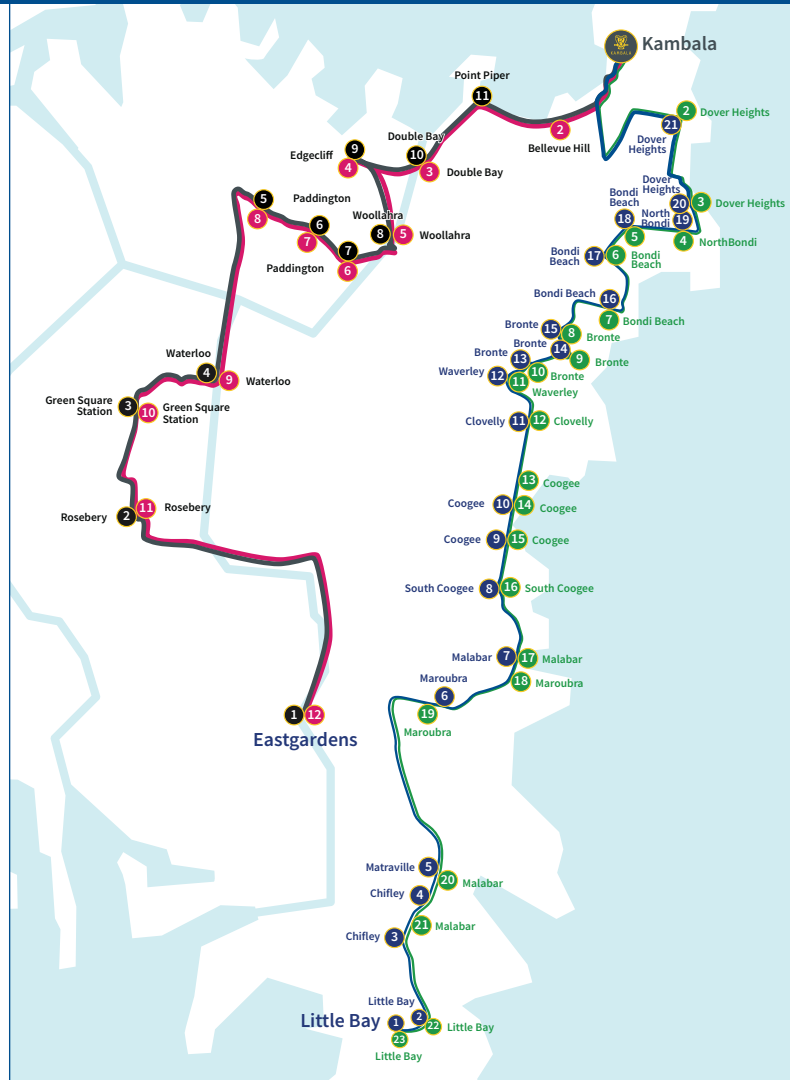

## Bus: Inner City

Suburb	STA Bus Stop	Pick up
--------	--------------	---------

### Morning Bus Service

1	Eastgardens Bunnerong Rd at Westfield Eastgardens (STAND A)	06:45
2	Rosebery Harcourt Pde opp Mentmore Ave	07:06
3	Alexandria Botany Rd, Green Square Station (STAND A)	07:11
4	Waterloo O'Dea Ave before South Dowling St	07:16
5	Paddington Oxford St at West St	07:26
6	Paddington Glenmore Rd at Five Ways	07:28
7	Paddington Gurner St at Cascade St	07:30
8	Woollahra Ocean St opp Wellington St	07:35
9	Edgecliff Edgecliff Interchange (Stand H)	07:40
10	Double Bay New South Head Road at Knox St	07:46
11	Point Piper New South Head Road before Wolseley Rd	07:50
	<b>Kambala</b> Gates - New South Head Rd	08:00

## Bus: Eastern Beaches

Suburb	STA Bus Stop	Pick up
--------	--------------	---------

### Morning Bus Service

1	Little Bay Anzac Pde opp Budd Ave	07:02
2	Little Bay Anzac Pde opp Pine Ave	07:04
3	Chifley Anzac Pde at Forrest St	07:09
4	Chifley Anzac Pde at Matraville Sports HS	07:11
5	Matraville Anzac Pde after Lawson St	07:12
6	Maroubra Maroubra Rd at Flower St	07:18
7	Malabar Malabar Rd opp Mermaid Ave	07:20
8	South Coogee Arden St at Malabar Rd	07:23
9	Coogee Arden St at Carr St	07:25
10	Coogee Arden St at Dolphin St	07:27
11	Clovelly Arden St at Clovelly Child Care Centre	07:30
12	Waverley Leichhardt St opp Bronte Rd	07:32
13	Bronte Murray St at Gibson St	07:34
14	Bronte Hewlett St at Alfred St	07:36
15	Bronte Alfred St at Birrell St	07:37
16	Bondi Beach Bondi Rd opp Dudley St	07:42
17	Bondi Beach Glenayr Ave at Hall St	07:45
18	Bondi Beach Glenayr Ave opp Warners Ave	07:47
19	North Bondi Blair St after Wairoa Ave	07:49
20	Dover Heights Military Rd opp Hugh Bamford Res	07:51
21	Dover Heights Military Rd at Blake St	07:53
	<b>Kambala</b> Gate - New South Head Rd	08:00